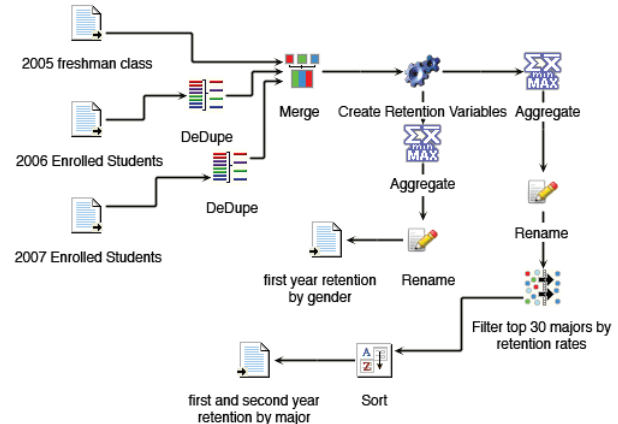

Simplify and automate your reporting, including IPEDs