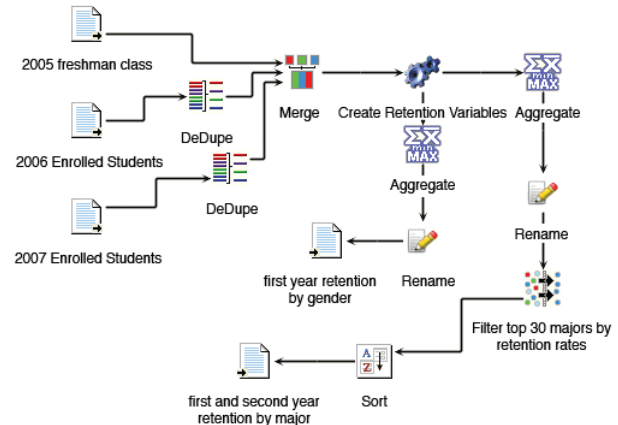

Simplify and automate your reporting, including IPEDs